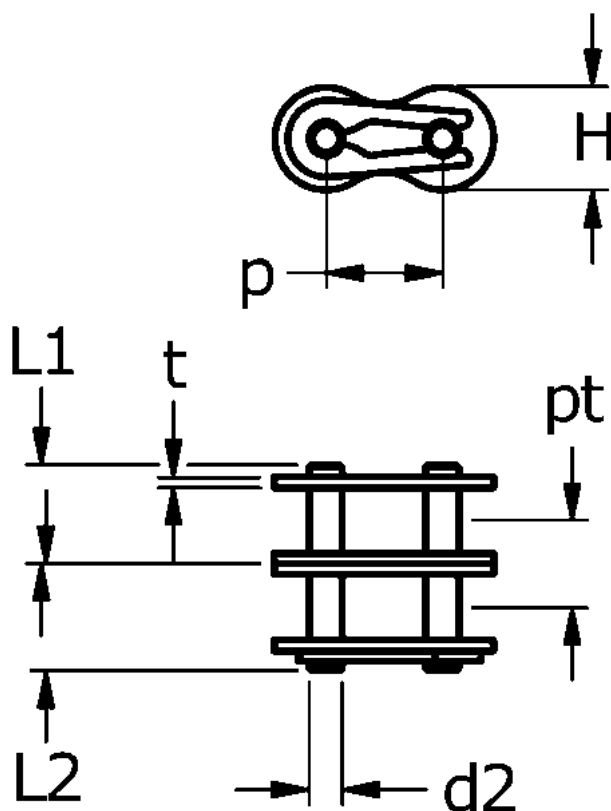

Article number: 61370235080008

Description: Tsubaki 20 B-2 Duplex connecting link with spring clip CL Neptune.

Note: 20 B-2

Measures

$d2 = 10.19$

$H = 26$

$L1 = 38.25$

$L2 = 41.45$

$P = 31.75$

$pt = 36.45$

$t = 3.4$